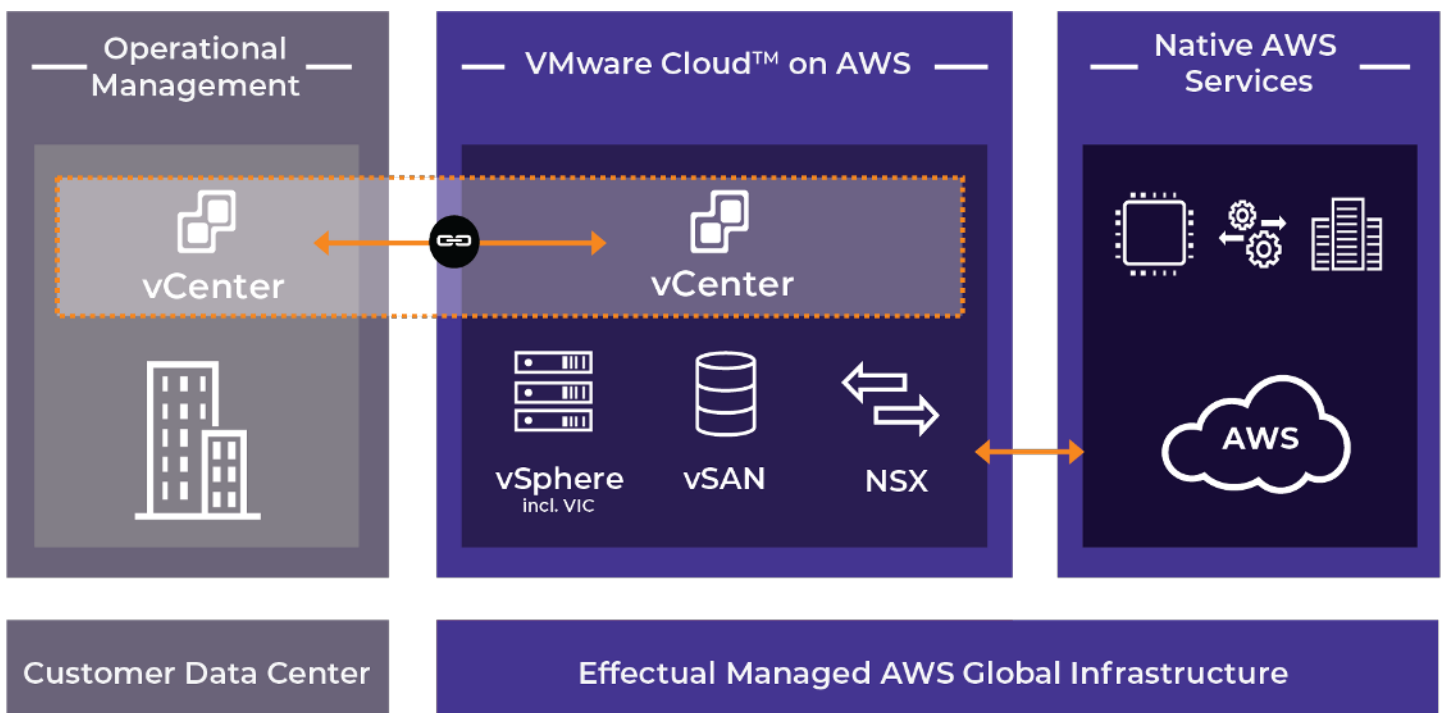

Flexible consumption models

Nodes

Access VMware Cloud on AWS hosts and gain the benefits of VMware Cloud Foundation compute, storage, and network virtualization solutions optimized to run on dedicated, elastic, bare-metal AWS infrastructure.

Resource Pools

Gain complete flexibility with access to secure virtual data center resources pooled across multiple VMware Cloud on AWS nodes, tuned to support your estate's capacity and performance for cloud.

Virtual Machines

Right size our smallest unit of consumption to your workload needs with secure, configurable resources and pay-as-you-go pricing to suit your budget and cloud requirements.

Seamless migrations with near-zero application transformation